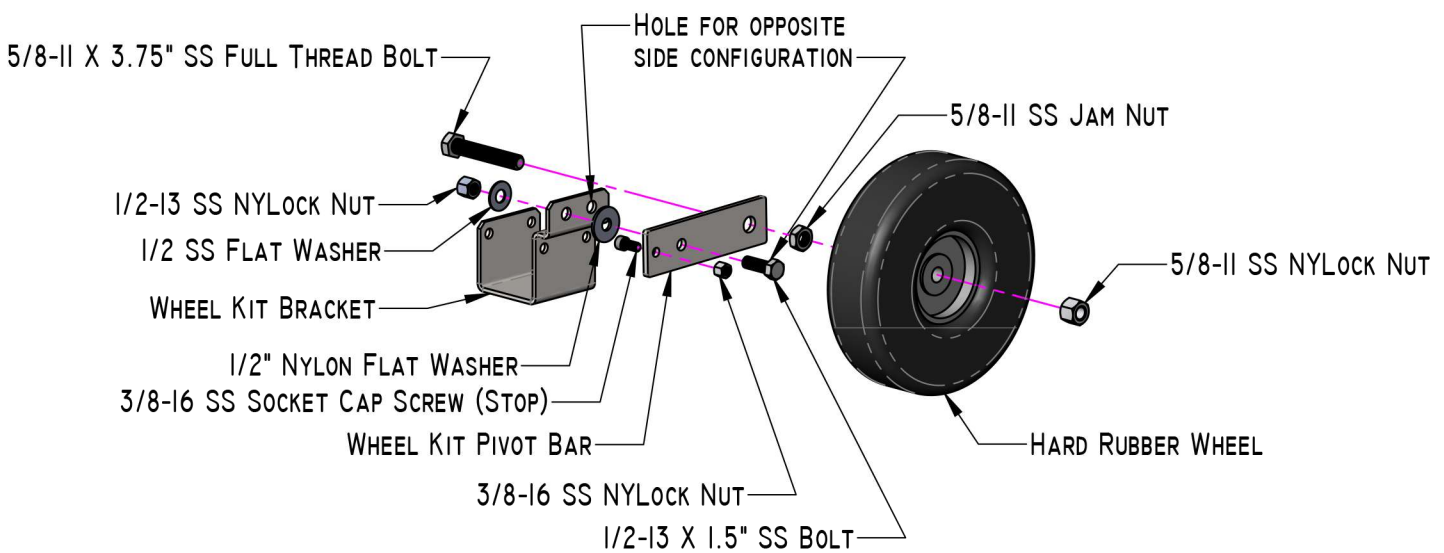

CROSSBAR

SGWK EXTERNAL WHEEL KIT INSTALLATION DETAIL

NOT TO SCALE